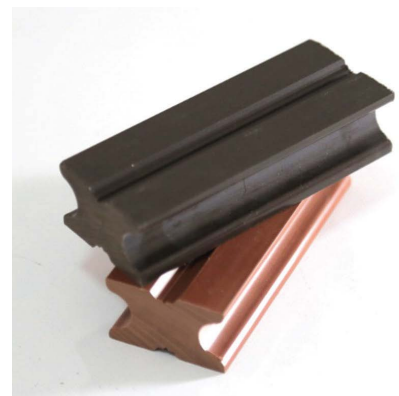

**FLOOR
CONCEPTS**

3D Embossed WPC Decking

We've only recently introduced our solid decking in the last couple of years and have seen a terrific response to it. We sell only solid core decking as we believe this is by far the best quality to be used in extreme weather conditions. Applies to hot or cold countries. All our decking comes in a reversible form which allows you to choose which design you'd prefer.

SPECIFICATION: 2200MM X 140MM X 20MM.

EMBOSSED TEAK

WPC Accessories

3D EMBOSSED MAPLE

3D EMBOSSED WHITE

WPC SOLID JOIST

STEEL CLIPS

L PROFILES